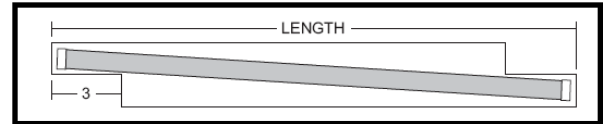

TFL5150 are T5 single lamp fixtures with integral ballasts, lamps mounted on an angle.

WATTAGE - Wattage combinations ranging from 17 to 40 watt.

CONSTRUCTION All fixtures are constructed of 20 gauge steel.

COLOR All fixtures are powder coated, in house, high gloss White. Special paint colors can be accommodated.

VOLTAGE All fixtures available in either 120 or 277 volt. 120 part number listed. For 277, insert 277 into part number.

REFLECTORS Symmetric (add SR) and Asymmetric reflectors (add AR) are available for all fixtures and are manufactured to specification using high reflectance Alzak material.

UL - All fixtures carry UL and C-UL listings.

SPECIALTY BALLAST Many T5 fixtures are available with emergency, dimming or universal ballasts. Contact factory for details.

CUSTOM - Should custom requirements be necessary please contact your local rep or call us at 888-554-8823. Our engineers and design team are eager to accommodate your special requests.

ORDERING INFORMATION

Catalog Number	Description	Lamps	Length	Width	Height Fixture	Height With Lamp
TFL-5150-120-114-T5	Low profile T5 strip, integral ballast, diagonal lamp stagger	1 - 14W T5	22-11/16"	3"	1.25"	2.25"
TFL-5150-120-121-T5	Low profile T5 strip, integral ballast, diagonal lamp stagger	1 - 21W T5	34-1/2"	3"	1.25"	2.25"
TFL-5150-120-128-T5	Low profile T5 strip, integral ballast, diagonal lamp stagger	1 - 28W T5	46-5/16"	3"	1.25"	2.25"
TFL-5150-120-135-T8	Low profile T5 strip, integral ballast, diagonal lamp stagger	1 - 35W T5	58-1/8"	3"	1.25"	2.25"