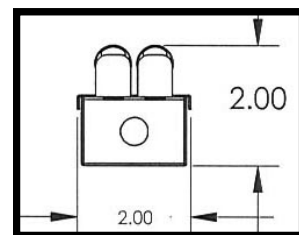

TFL5200 are T5 double lamp fixtures with integral ballast .

WATTAGE - Wattage combinations ranging from 8 to 80w

CONSTRUCTION All fixtures are constructed of 20 gauge steel.

COLOR All fixtures are powder coated, in house, high gloss White. Special paint colors can be accommodated.

VOLTAGE All fixtures available in either 120 or 277 volt. 120 part number listed. For 277, insert 277 into part number.

REFLECTORS Symmetric (add SR) and Asymmetric reflectors (add AR) are available for all fixtures and are manufactured to specification using high reflectance Alzak material.

MOUNTING All TFL 5200 fixtures have multiple side knockouts for telescoping option.

UL - All fixtures carry UL and C-UL listings.

SPECIALTY BALLAST Many T5 fixtures are available with emergency, dimming or universal ballasts. Contact factory for details.

CUSTOM - Should custom requirements be necessary please contact your local rep or call us at 888-554-8823. Our engineers and design team are eager to accommodate your special requests.

ORDERING INFORMATION

Catalog Number	Description	Lamps	Length	Dimmable
TFL-5200-120-28-T5	Low profile, 2 lamp T5 strip, integral ballast	2 - 8W T5	12 13/16"	NO
TFL-5200-120-213-T5	Low profile, 2 lamp T5 strip, integral ballast	2 - 13W T5	21 1/4"	NO
TFL-5200-120-214-T5	Low profile, 2 lamp T5 strip, integral ballast	2 - 14W T5	22 1/2"	YES
TFL-5200-120-221-T5	Low profile, 2 lamp T5 strip, integral ballast	2 - 21W T5	34 1/4"	YES
TFL-5200-120-228-T5	Low profile, 2 lamp T5 strip, integral ballast	2 - 28W T5	46 1/6"	YES
TFL-5200-120-235-T5	Low profile, 2 lamp T5 strip, integral ballast	2 - 35W T5	57 15/16"	NO
TFL-5200-120-224-T5	Low profile, 2 lamp T5 HO strip, integral ballast	2 - 24W T5 HO	22 1/2"	NO
TFL-5200-120-239-T5	Low profile, 2 lamp T5 HO strip, integral ballast	2 - 39W T5 HO	34 1/4"	NO
TFL-5200-120-254-T5	Low profile, 2 lamp T5 HO strip, integral ballast	2 - 54W T5 HO	46 1/6"	YES
TFL-5200-120-280-T5	Low profile, 2 lamp T5 HO strip, integral ballast	2 - 80W T5 HO	57 15/16"	YES