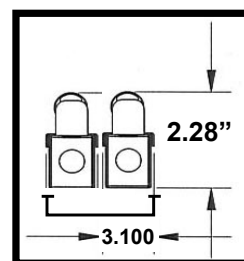

TFL5240 are 2 lamp T5 fixtures in a 3" offset staggered configuration. Ballasts are integral.

WATTAGE - Wattage combinations ranging from 8 to 80w

CONSTRUCTION All fixtures are constructed of 20 gauge steel.

COLOR All fixtures are powder coated, in house, high gloss White. Special paint colors can be accommodated

VOLTAGE All fixtures available in universal voltage ballast.

REFLECTORS Symmetric (add SR) and Asymmetric reflectors (add AR) are available for all fixtures and are manufactured to specification using high reflectance Alzak material.

UL - All fixtures carry UL and C-UL listings.

SPECIALTY BALLAST Many T5 fixtures are available with emergency, dimming or universal ballasts. Contact factory for details.

CUSTOM - Should custom requirements be necessary Please contact your local rep or call us at 888-554-8823. Our engineers and design team are eager to accommodate your special requests.

ORDERING INFORMATION

CATALOG NUMBER	DESCRIPTION	LAMPS
TFL-5240-120-28-T5	Low profile T5 strip, integral ballast	2 - 8W T5
TFL-5240-120-213-T5	Low profile T5 strip, integral ballast	2 - 13W T5
TFL-5240-120-214-T5	Low profile T5 strip, integral ballast	2 - 14W T5
TFL-5240-120-221-T5	Low profile T5 strip, integral ballast	2 - 21W T5
TFL-5240-120-225-T5	Low profile T5 strip, integral ballast	2 - 28W T5
TFL-5240-120-235-T5	Low profile T5 strip, integral ballast	2 - 35W T5
TFL-5240-120-224-T5 HO	Low Profile T5 strip, integral ballast	2 - 24W T5 HO
TFL-5240-120-239-T5 HO	Low Profile T5 strip, integral ballast	2 - 39W T5 HO
TFL-5240-120-254-T5 HO	Low Profile T5 strip, integral ballast	2 - 54W T5 HO