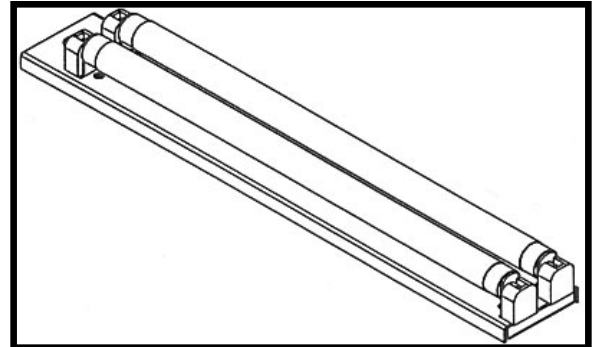

TFL5400 are T5 double lamp fixtures with remote Ballast.

WATTAGE - Wattage combinations ranging from 8 to 80w.

CONSTRUCTION All fixtures are constructed of 20 gauge steel.

COLOR All fixtures are powder coated, in house, high gloss White. Special paint colors can be accommodated.

VOLTAGE All fixtures available in either 120 or 277 volt. 120 part number listed. For 277, insert 277 into part number.

REFLECTORS Symmetric (add SR) and Asymmetric reflectors (add AR) are available for all fixtures and are manufactured to specification using high reflectance Alzak material.

UL - All fixtures carry UL and C-UL listings.

SPECIALTY BALLAST Many T5 fixtures are available with emergency, dimming or universal ballasts. Contact factory for details.

CUSTOM - Should custom requirements be necessary please contact your local rep or call us at 888-554-8823. Our engineers and design team are eager to accommodate your special requests.

ORDERING INFORMATION

Catalog Number	Description	Lamps	Length	Dimmable
TFL-5400-120-26-T5	Low profile 2 lamp T5 strip, remote ballast	2 - 6W T5	10 3/8"	NO
TFL-5400-120-28-T5	Low profile 2 lamp T5 strip, remote ballast	2 - 8W T5	13 3/8"	NO
TFL-5400-120-213-T5	Low profile 2 lamp T5 strip, remote ballast	2 - 13W T5	22 7/16"	NO
TFL-5400-120-214-T5	Low profile 2 lamp T5 strip, remote ballast	2 - 14W T5	23 11/16"	YES
TFL-5400-120-221-T5	Low profile 2 lamp T5 strip, remote ballast	2 - 21W T5	35 1/2"	YES
TFL-5400-120-228-T5	Low profile 2 lamp T5 strip, remote ballast	2 - 28W T5	47 1/4"	YES
TFL-5400-120-235-T5	Low profile 2 lamp T5 strip, remote ballast	2 - 35W T5	59 1/8"	YES
TFL-5400-120-224-T5 HO	Low profile 2 lamp T5 strip, remote ballast	2 - 24W T5 HO	23 11/16"	NO
TFL-5400-120-239-T5-HO	Low profile 2 lamp T5 strip, remote ballast	2 - 39W T5 HO	35 1/2"	NO
TFL-5400-120-254-T5-HO	Low profile 2 lamp T5 strip, remote ballast	2 - 54W T5 HO	47 1/4"	YES
TFL-5400-120-280-T5-HO	Low profile 2 lamp T5 strip, remote ballast	2 - 80W T5 HO	59 1/8"	YES