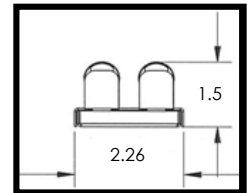

TFL5400 are T5 double lamp fixtures with remote Ballast.

WATTAGE - Wattage combinations ranging from 8 to 80w.

CONSTRUCTION All fixtures are constructed of 20 gauge steel.

COLOR All fixtures are powder coated, in house, high gloss White. Special paint colors can be accommodated.

VOLTAGE All fixtures available in either 120 or 277 volt. 120 part number listed. For 277, insert 277 into part number.

REFLECTORS Symmetric (add SR) and Asymmetric reflectors (add AR) are available for all fixtures and are manufactured to specification using high reflectance Alzak material.

UL - All fixtures carry UL and C-UL listings.

SPECIALTY BALLAST Many T5 fixtures are available with emergency, dimming or universal ballasts. Contact factory for details.

CUSTOM - Should custom requirements be necessary please contact your local rep or call us at 888-554-8823. Our engineers and design team are eager to accommodate your special requests.

ORDERING INFORMATION

Catalog Number	Description	Lamps	Length	Dimmable
TFL-5400-120-26-T5	Low profile 2 lamp T5 strip, remote ballast	2 - 6W T5	10 3/8"	NO
TFL-5400-120-28-T5	Low profile 2 lamp T5 strip, remote ballast	2 - 8W T5	13 3/8"	NO
TFL-5400-120-213-T5	Low profile 2 lamp T5 strip, remote ballast	2 - 13W T5	22 7/16"	NO
TFL-5400-120-214-T5	Low profile 2 lamp T5 strip, remote ballast	2 - 14W T5	23 11/16"	YES
TFL-5400-120-221-T5	Low profile 2 lamp T5 strip, remote ballast	2 - 21W T5	35 1/2"	YES
TFL-5400-120-228-T5	Low profile 2 lamp T5 strip, remote ballast	2 - 28W T5	47 1/4"	YES
TFL-5400-120-235-T5	Low profile 2 lamp T5 strip, remote ballast	2 - 35W T5	59 1/8"	YES
TFL-5400-120-224-T5 HO	Low profile 2 lamp T5 strip, remote ballast	2 - 24W T5 HO	23 11/16"	NO
TFL-5400-120-239-T5-HO	Low profile 2 lamp T5 strip, remote ballast	2 - 39W T5 HO	35 1/2"	NO
TFL-5400-120-254-T5-HO	Low profile 2 lamp T5 strip, remote ballast	2 - 54W T5 HO	47 1/4"	YES
TFL-5400-120-280-T5-HO	Low profile 2 lamp T5 strip, remote ballast	2 - 80W T5 HO	59 1/8"	YES