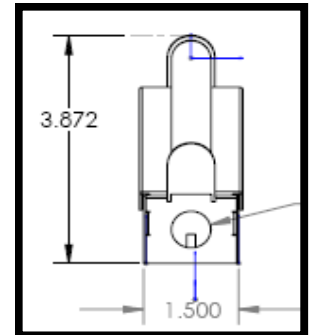

TFL5500 are T5 single lamp fixtures with integral ballast. A true innovation in architectural lighting; The Wedge™, is a new design by Tube Lighting Products which delivers ZERO socket shadow. Easy to install, field curvable units won't compromise shadow free design. 100% designed and manufactured in the U.S.A.

WATTAGE - Wattage combinations ranging from 8 to 80w

CONSTRUCTION All fixtures are constructed of 20 gauge steel.

COLOR All fixtures are powder coated, in house, high gloss White. Special paint colors can be accommodated.

VOLTAGE All fixtures available in either 120 or 277 volt. 120 part number listed. For 277, insert 277 into part number.

UL - All fixtures carry UL and C-UL listings.

SPECIALTY BALLAST Many T5 fixtures are available with emergency, dimming or universal ballasts. Contact factory for details.

CUSTOM - Should custom requirements be necessary please contact your local rep or call us at 888-554-8823. Our engineers and design team are eager to accommodate your special requests.

F54 T5
HO shown