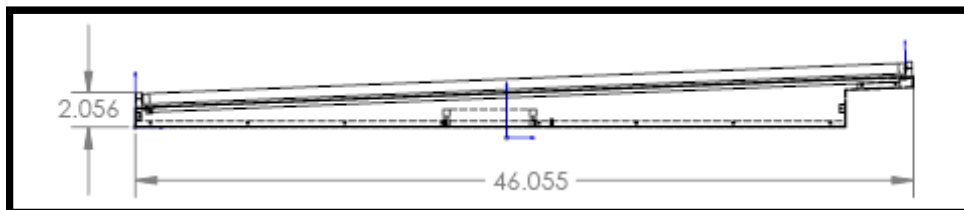

## ORDERING INFORMATION

Catalog Number	Description	Lamps	Length	Dimmable
TFL-5500-120-18-T5	Low profile T5 strip, integral ballast	1 - 8W T5	12 13/16"	NO
TFL-5500-120-113-T5	Low profile T5 strip, integral ballast	1 - 13W T5	21 1/4"	NO
TFL-5500-120-114-T5	Low profile T5 strip, integral ballast	1 - 14W T5	22 1/2"	YES
TFL-5500-120-121-T5	Low profile T5 strip, integral ballast	1 - 21W T5	34 1/4"	YES
TFL-5500-120-128-T5	Low profile T5 strip, integral ballast	1 - 28W T5	46 1/6"	YES
TFL-5500-120-135-T5	Low profile T5 strip, integral ballast	1 - 35W T5	57 15/16"	YES
TFL-5500-120-124-T5 HO	Low Profile T5 strip, integral ballast	1 - 24W T5 HO	22 1/2"	NO
TFL-5500-120-139-T5 HO	Low Profile T5 strip, integral ballast	1 - 39W T5 HO	34 1/4"	NO
TFL-5500-120-154-T5 HO	Low Profile T5 strip, integral ballast	1 - 54W T5 HO	46 1/6"	NO