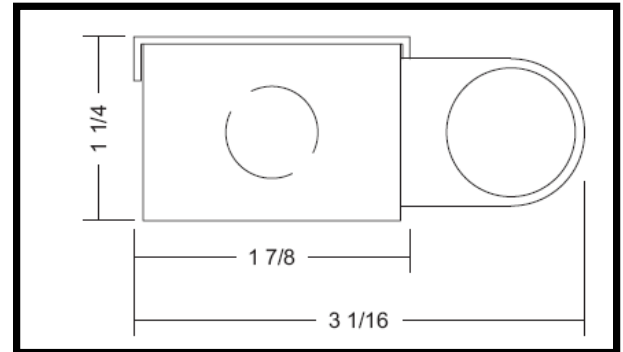

TFL5700 are T5, side mounted, single lamp fixtures with integral ballast .

WATTAGE - Wattage combinations ranging from 8 to 54w

CONSTRUCTION All fixtures are constructed of 20 gauge steel.

COLOR All fixtures are powder coated, in house, high gloss White. Special paint colors can be accomodated.

VOLTAGE All fixtures available in either 120 or 277 volt. 120 part number listed. For 277, insert 277 into part number.

UL - All fixtures carry UL and C-UL listings for dry and damp locations.

SPECIALTY BALLAST Many T5 fixtures are available with emergency, dimming or universal ballasts. Contact factory for details.

CUSTOM - Should custom requirements be necessary, please contact your local rep or call us at 888-554-8823. Our engineers and design team are eager to accommodate your special requests.

ORDERING INFORMATION

Catalog Number	Description	Lamps	Length	Dimmable
TFL-5700-120-18-T5	Low profile , side mount T5 strip, integral ballast	1 - 8W T5	12 1/8"	NO
TFL-5700-120-113-T5	Low profile , side mount T5 strip, integral ballast	1 - 13W T5	21 1/4"	NO
TFL-5700-120-114-T5	Low profile , side mount T5 strip, integral ballast	1 - 14W T5	22 7/16"	YES
TFL-5700-120-121-T5	Low profile , side mount T5 strip, integral ballast	1 - 21W T5	34 1/4"	YES
TFL-5700-120-128-T5	Low profile , side mount T5 strip, integral ballast	1 - 28W T5	46 1/6"	YES
TFL-5700-120-135-T5	Low profile, side mount T5 strip, integral ballast	1 - 35W T5	57 7/8"	YES
TFL-5700-120-124-T5 HO	Low Profile, side mount T5 strip, integral ballast	1 - 24W T5 HO	22 7/16"	YES
TFL-5700-120-139-T5 HO	Low Profile, side mount T5 strip, integral ballast	1 - 39W T5 HO	34 1/4"	YES
TFL-5700-120-154-T5 HO	Low Profile, side mount T5 strip, integral ballast	1- 54W T5 HO	46 1/6"	YES