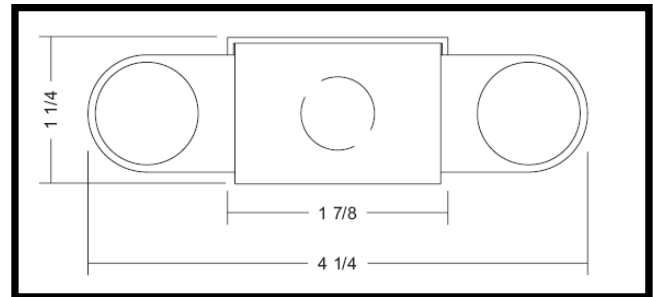

**TFL5800** are T5, side mounted, dual lamp fixtures with integral ballast .

**WATTAGE** - Wattage combinations ranging from 8 to 54w

**CONSTRUCTION** All fixtures are constructed of 20 gauge steel.

**COLOR** All fixtures are powder coated, in house, high gloss White. Special paint colors can be accommodated.

**VOLTAGE** All fixtures available in either 120 or 277 volt.  
 120 part number listed. For 277, insert 277 into part number.

**UL** - All fixtures carry UL and C-UL listings for dry and damp locations.

**ORDERING INFORMATION**

Catalog Number	Description	Lamps	Length	Dimmable
TFL-5800-120-218-T5	Low profile , side mount dual T5 strip, integral ballast	2 - 8W T5	12 1/8"	NO
TFL-5800-120-213-T5	Low profile , side mount dual T5 strip, integral ballast	2 - 13W T5	21 1/4"	NO
TFL-5800-120-214-T5	Low profile , side mount dual T5 strip, integral ballast	2 - 14W T5	22 7/16"	YES
TFL-5800-120-221-T5	Low profile , side mount dual T5 strip, integral ballast	2 - 21W T5	34 1/4"	YES
TFL-5800-120-228-T5	Low profile , side mount dual T5 strip, integral ballast	2 - 28W T5	46 1/6"	YES
TFL-5800-120-235-T5	Low profile , side mount dual T5 strip, integral ballast	2 - 35W T5	57 7/8"	YES
TFL-5800-120-224-T5 HO	Low Profile , side mount dual T5 strip, integral ballast	2 - 24W T5 HO	22 7/16"	YES
TFL-5800-120-239-T5 HO	Low Profile, side mount dual T5 strip, integral ballast	2 - 39W T5 HO	34 1/4"	YES
TFL-5800-120-254-T5 HO	Low Profile, side mount dual T5 strip, integral ballast	2- 54W T5 HO	46 1/6"	YES