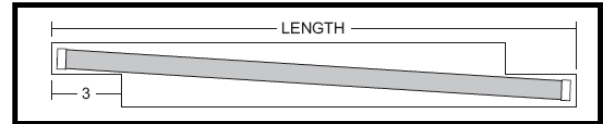

TFL8150 are T8 single lamp fixtures with integral ballast., lamps mounted on an angle.

WATTAGE - Wattage combinations ranging from 17 to 40 watt.

CONSTRUCTION All fixtures are constructed of 20 gauge steel.

COLOR All fixtures are powder coated, in house, high gloss White. Special paint colors can be accommodated.

VOLTAGE All fixtures available in either 120 or 277 volt. 120 part number listed. For 277, insert 277 into part number.

REFLECTORS Symmetric (add SR) and Asymmetric reflectors (add AR) are available for all fixtures and are manufactured to specification using high reflectance Alzak material.

UL - All fixtures carry UL and C-UL listings.

SPECIALTY BALLAST Many T8 fixtures are available with emergency, dimming or universal ballasts. Contact factory for details.

CUSTOM - Should custom requirements be necessary please contact your local rep or call us at 888-554-8823. Our engineers and design team are eager to accommodate your special requests.

ORDERING INFORMATION

Catalog Number	Description	Lamps	Length	Width	Height Fixture	Height With Lamp
TFL-8150-120-117-T8	Low profile T8 strip, integral ballast, diagonal lamp stagger	1 - 17W T8	24.25"	3"	1.5"	2.75"
TFL-8150-120-125-T8	Low profile T8 strip, integral ballast, diagonal lamp stagger	1 - 25W T8	36.25"	3"	1.5"	2.75"
TFL-8150-120-132-T8	Low profile T8 strip, integral ballast, diagonal lamp stagger	1 - 32W T8	48.25"	3"	1.5"	2.75"
TFL-8150-120-140-T8	Low profile T8 strip, integral ballast, diagonal lamp stagger	1 - 40W T8	60.25"	3"	1.5"	2.75"