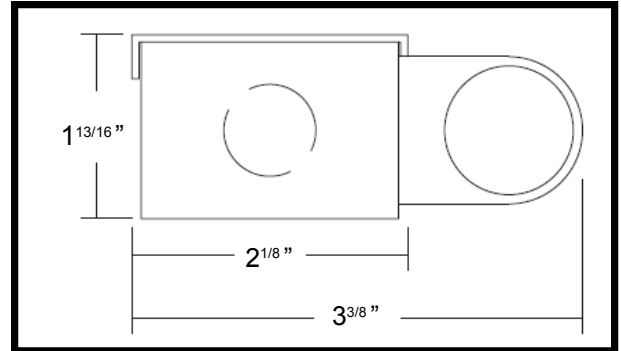

TFL8700 are T8, side mounted, single lamp fixtures with integral ballast .

WATTAGE - Wattage combinations ranging from 17 to 40W

CONSTRUCTION All fixtures are constructed of 20 gauge steel.

COLOR All fixtures are powder coated, in house, high gloss White. Special paint colors can be accommodated.

VOLTAGE All fixtures are standard Universal 120-277

UL - All fixtures carry UL and C-UL listings for dry and damp locations.

SPECIALTY BALLAST Many T8 fixtures are available with emergency, dimming or universal ballasts. Contact factory for details.

CUSTOM - Should custom requirements be necessary, please contact your local rep or call us at 888-554-8823. Our engineers and design team are eager to accommodate your special requests.

ORDERING INFORMATION

Catalog Number	Description	Lamps	Length	Dimmable
TFL-8700-UNV-117-T8	Low profile, side mount T8 strip, integral ballast	1 - 17W T8	24"	YES
TFL-8700-UNV-125-T8	Low profile, side mount T8 strip, integral ballast	1 - 25W T8	36"	YES
TFL-8700-UNV-132-T8	Low profile, side mount T8 strip, integral ballast	1 - 32W T8	48"	YES
TFL-8700-UNV-140-T8	Low profile, side mount T8 strip, integral ballast	1 - 40W T8	60"	YES