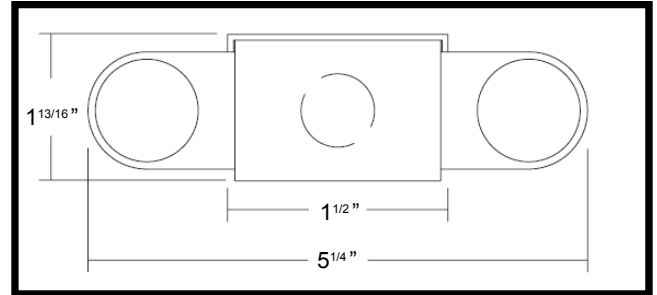

TFL8800 are T8, side mounted, dual lamp fixtures with integral ballast .

WATTAGE - Wattage combinations ranging from 17 to 40W

CONSTRUCTION All fixtures are constructed of 20 gauge steel.

COLOR All fixtures are powder coated, in house, high gloss White. Special paint colors can be accommodated.

VOLTAGE All fixtures are standard universal 120-277

UL - All fixtures carry UL and C-UL listings for dry and damp locations.

SPECIALTY BALLAST Many T8 fixtures are available with emergency, dimming or universal ballasts. Contact factory for details.

CUSTOM - Should custom requirements be necessary please contact your local rep or call us at 888-554-8823. Our engineers and design team are eager to accommodate your special requests.

ORDERING INFORMATION

Catalog Number	Description	Lamps	Length	Dimmable
TFL-8800-UNV-117-T8	Low profile, side mount dual T8 strip, integral ballast	2 - 17W T8	24"	YES
TFL-8800-UNV-125-T8	Low profile, side mount dual T8 strip, integral ballast	2 - 25W T8	36"	YES
TFL-8800-UNV-132-T8	Low profile, side mount dual T8 strip, integral ballast	2 - 32W T8	48"	YES
TFL-8800-UNV-140-T8	Low profile, side mount dual T8 strip, integral ballast	2 - 40W T8	60"	YES