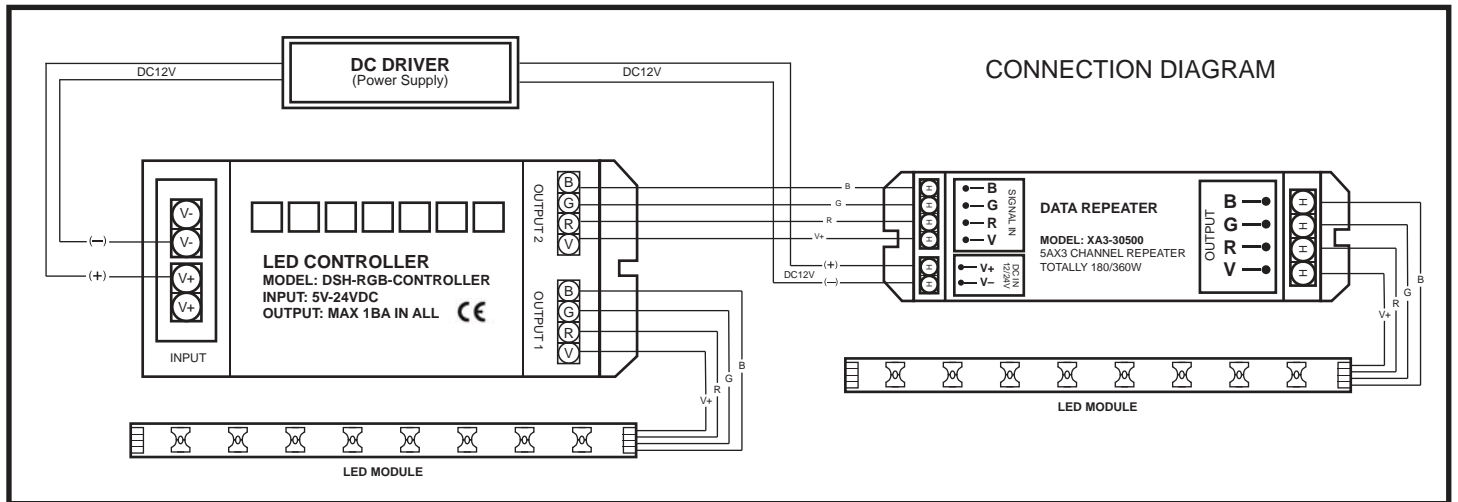

STRANDS RGB CONTROLLER

- Wireless Remote Control.
- Remote Control Distance is 98 feet.
- Can also be controlled by Buttons on the Controller.
- 6A MAX per Controller - Can be divided between two available terminals.
- 31 Pre-Programmed Modes.
- 8 Level Selectable Speed and Brightness Adjustments.
- Power-Off Memory and Pause Function.

PRODUCT DESCRIPTION

INPUT POWER - 12VDC

SIZE - (W) 2" x (L) 5" x (H) 0.75"

WEIGHT - 170g

LED CONTROLLER

ORDERING INFORMATION

CATALOG #	DESCRIPTION	INPUT POWER	SIZE
RGB-C	DSH-RGB-CONTROLLER	12VDC	(W) 2" x (H) 0.75" x (L) 5"