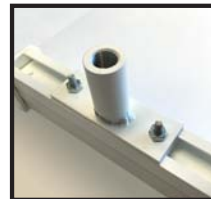

Stem Mounting Option