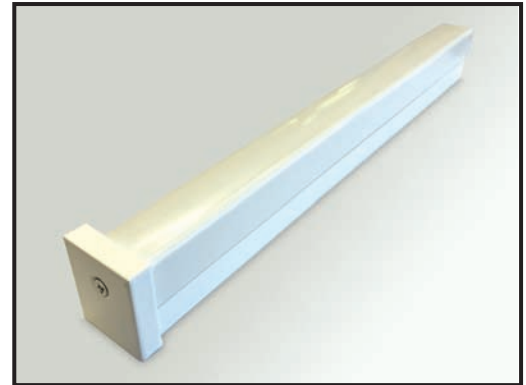

PYXY STYX are sleek linear LED lighting strips. The nominal 1" square profile sports a white lens the full length on 3 sides. By placing any of the standard output ~~STANS~~ LED tapes as it's source, **Pyxy Styx** will take on that color! **Pyxy Styx** are seamless up to 20' @ 24V. They can be surface mounted, or stem hung (stems suggested every 4'). Great for Architectural Design!

BASE - Aluminum extrusion. White Powdercoating.

LENS - Frosted Polycarbonate Lens.

WATTAGE - 1.46 watts/ft.

VOLTAGE - Specify 12V or 24V when ordering.

LED - LED SMD 3528, nominal LED's spaced at 5/8" intervals.

BEAM ANGLE - 120 degrees.

LIFE HOURS - 60,000 hours.

ELECTRICAL - Flexible circuit board ribbon.

WARRANTY - 3 years from date of purchase.

LISTING Listed (E166352 IFDR) (E 348777), approved.

ENDCAP

1.67 (h) x 1.35 (w)

LENS / BODY

1.57 (h) x 1.06 (w)