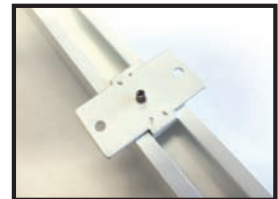

Surface Mounting Option

ORDERING INFORMATION

CATALOG #	LED COLOR	CATALOG #	LED COLOR
PXY-12V-W27	White (2700K)	PXY-12V-RD	Red
PXY-12V-W31	White (3100K)	PXY-12V-GN	Green
PXY-12V-W40	White (4000K)	PXY-12V-BL	Blue
PXY-12V-W60	White (6000K)	PXY-12V-AM	Amber
PXY-24V-W27	White (2700K)	PXY-24V-RD	Red (SPECIAL ORDER)
PXY-24V-W31	White (3100K)	PXY-24V-GN	Green (SPECIAL ORDER)
PXY-24V-W40	White (4000K)	PXY-24V-BL	Blue (SPECIAL ORDER)
PXY-24V-W60	White (6000K)	PXY-24V-AM	Amber (SPECIAL ORDER)