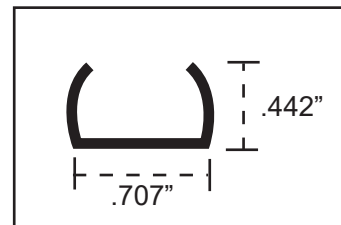

BPS-137 incandescent **RopeLight** is a great indoor/outdoor option for any application. Taking minutes for installation, this fully flexible **RopeLight** does not require a transformer, but simply line voltage at 120V. Available in 150ft reel only.

SPACING - Bulb spacing at 1"

VOLTAGE - Line voltage 120V

WATTAGE - 6 Watts per foot.

TUBE DIAMETER - 0.5" in diameter.

LOCATION - Applicable indoor or outdoor.
Specified as waterproof and flame-retardant.

MAXIMUM LENGTH - Maximum length per roll is 150 feet.

CUT LENGTH - Available to cut every 24" inches.

DIMMING - Dimmable with standard dimmers.

LIFE HOURS - 25,000 lamp life hours.

ACCESSORIES - Power Cords, Splice Connectors & End Cap available.
Mounting channels (see specs below) and clips available.

LISTING - U.L. Listed. UL void if BPS-137 is cut.

MOUNTING TRACK SPECIFICATION

This Mounting Channel is a PVC channel used specifically for **LED ROPELIGHT** applications.

MATERIAL - PolyVinyl Chloride (PVC)

LENGTH - Mounting PVC channel available in 3 ft. lengths.

MOUNTING - Channel can be mounted using screws, double-coated tape, or adhesive.

ORDERING INFORMATION

CATALOG #	DESCRIPTION	WATTS / FT	VOLTS	LENGTH
BPS-137-120V-CL	Clear White	6	120	150ft / Reel
BPS-137-120V-BL	Blue	6	120	150ft / Reel
BPS-137-120V-AM	Amber	6	120	150ft / Reel
BPS-137-120V-RD	Red	6	120	150ft / Reel
BPS-137-120V-GN	Green	6	120	150ft / Reel
BPS-137-120V-YL	Yellow	6	120	150ft / Reel